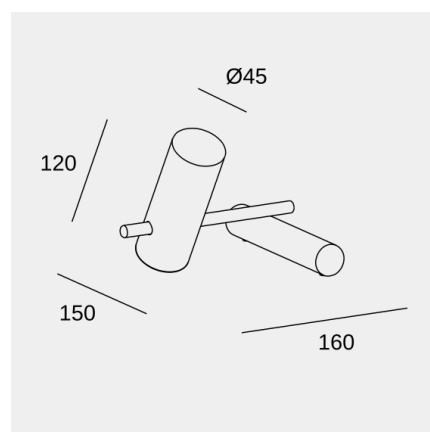

Nude Tiny

Nahtrang Design

Table lamp Nude Tiny E27 15 Black

Technical features

Luminaire total power: 15W

Structure material: Aluminium

Structure finish: Black

Recommended light bulb: E27

Voltage / frequency: 100-240V/50-60Hz

Warranty: 5 años

Easily recyclable luminaire

Luminotechnic features

Lampholder	Quantity	Light source power (W)
E27	1	Max. power 15W

Image may not match reference. LedsC4 reserves the right to amend any of the product's components. The data related to flux, power and colour temperature may be subject to changes made by the manufacturer.

Nude Tiny

Nahtrang Design

Table lamp Nude Tiny E27 15 Black

Logistics

x 20

Net weight (kg): 1.11

Packaged weight (kg): 1.29

Packaging: 200mm x 75mm x 185mm