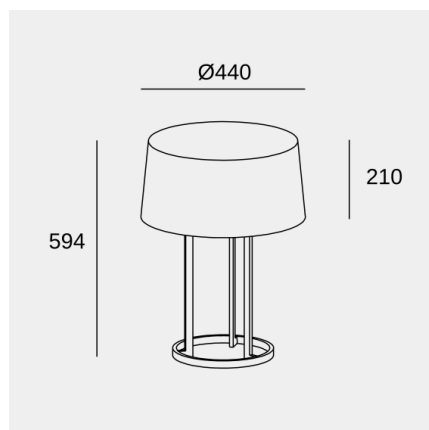

Premium

Jordi Llopis

Table lamp Premium E27 45 2065lm

Technical features

Luminaire total power: 45W

Lens / reflector angle: FLOOD 92°

Structure material: Steel

Diffuser material: Textile, Methacrylate

Diffuser finish: Matt, White

Max. size of light bulb: 140/52 mm

Recommended light bulb: E27

Voltage / frequency: 100-240V/50-60Hz

Warranty: 5 años

Luminotechnic features

Lampholder	Quantity	Light source power (W)
E27	3	Max. power 15W

Premium

Jordi Llopis

Table lamp Premium E27 45 2065lm

Logistics

x 1

Net weight (kg): 3.585

Packaged weight (kg): 5.965

Packaging: 340mm x 340mm x
540mm