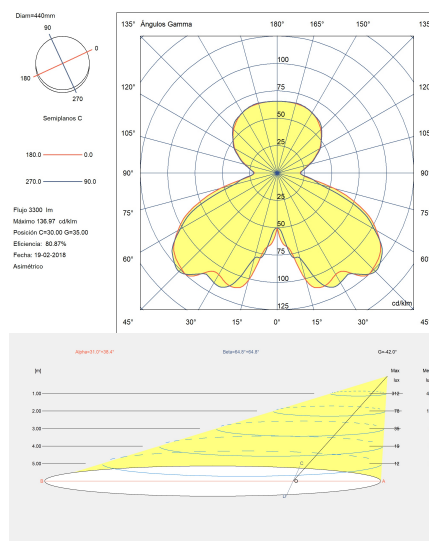

Hall

Nahtrang Design

Table lamp Hall E27 45 2669lm

Technical features

Luminaire total power: 45W

Lens / reflector angle: FLOOD 99°

Structure material: Steel

Diffuser material: Textile, Methacrylate

Diffuser finish: Black, Tinted

Max. size of light bulb: 140/52 mm

Recommended light bulb: E27

Voltage / frequency: 100-240V/50-60Hz

Warranty: 5 años

Luminotechnic features

Lampholder	Quantity	Light source power (W)
E27	3	Max. power 15W