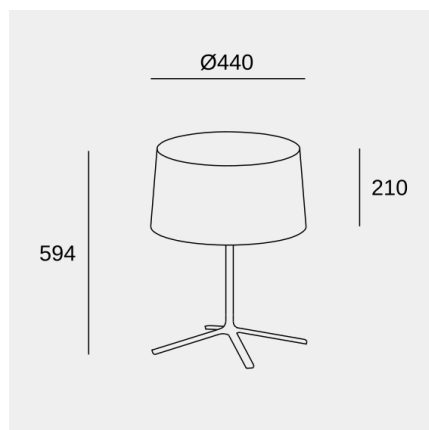

Hall

Nahtrang Design

Table lamp Hall E27 45 2669lm

Technical features

Luminaire total power: 45W

Lens / reflector angle: FLOOD 99°

Structure material: Steel

Diffuser material: Textile, Methacrylate

Diffuser finish: Black, Tinted

Max. size of light bulb: 140/52 mm

Recommended light bulb: E27

Voltage / frequency: 100-240V/50-60Hz

Warranty: 5 años

Luminotechnic features

Lampholder	Quantity	Light source power (W)
E27	3	Max. power 15W

Hall

Nahtrang Design

Table lamp Hall E27 45 2669lm

Logistics

x 1

Net weight (kg): 4.435

Packaged weight (kg): 6.49

Packaging: 410mm x 240mm x
470mm