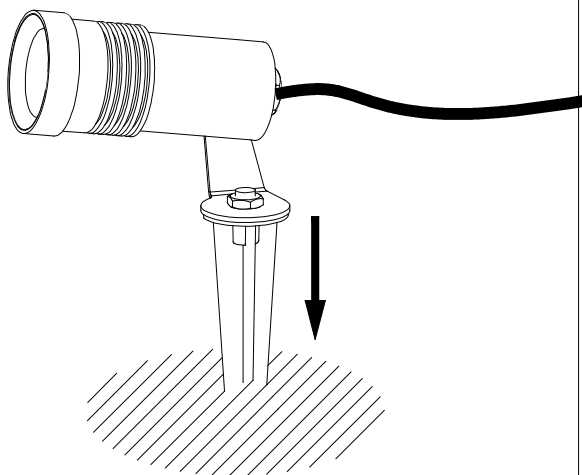

#### Description

Spotlight LED for outdoor use.

For downlighting.. Includes 2 reflectors. Includes satin filter to maximise visual comfort. Includes 2 coloured filters: yellow and green. Includes spike for ground or lawn mounting. Includes visor. Suitable for installation in marine environments. Adjustable light source. Structure material: Anodized aluminium. Structure finish: Brown. Diffuser material: Glass. Diffuser finish: Transparent. Warranty: 5 Years.

### 71-9487-Z5-Z5V1

Structure material: Galvanized steel  
Net Weight (Kg): 0.790

ALUMINIO ANODIZADO  
ANODIZED ALUMINIUM

101.8

208.3

$\phi 70$

CRISTAL TRANSPARENTE  
TRANSPARENT GLASS

PLANTILLA DE INSTALACIÓN  
INSTALLATION TEMPLATE

①

②

15° reflector      38° reflector

③

③

Option filter

④A

④A

Option visor

④B

④B

Option visor