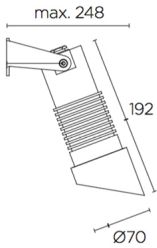

Finish
Brown
Transparent

Material
Anodized aluminium
Glass