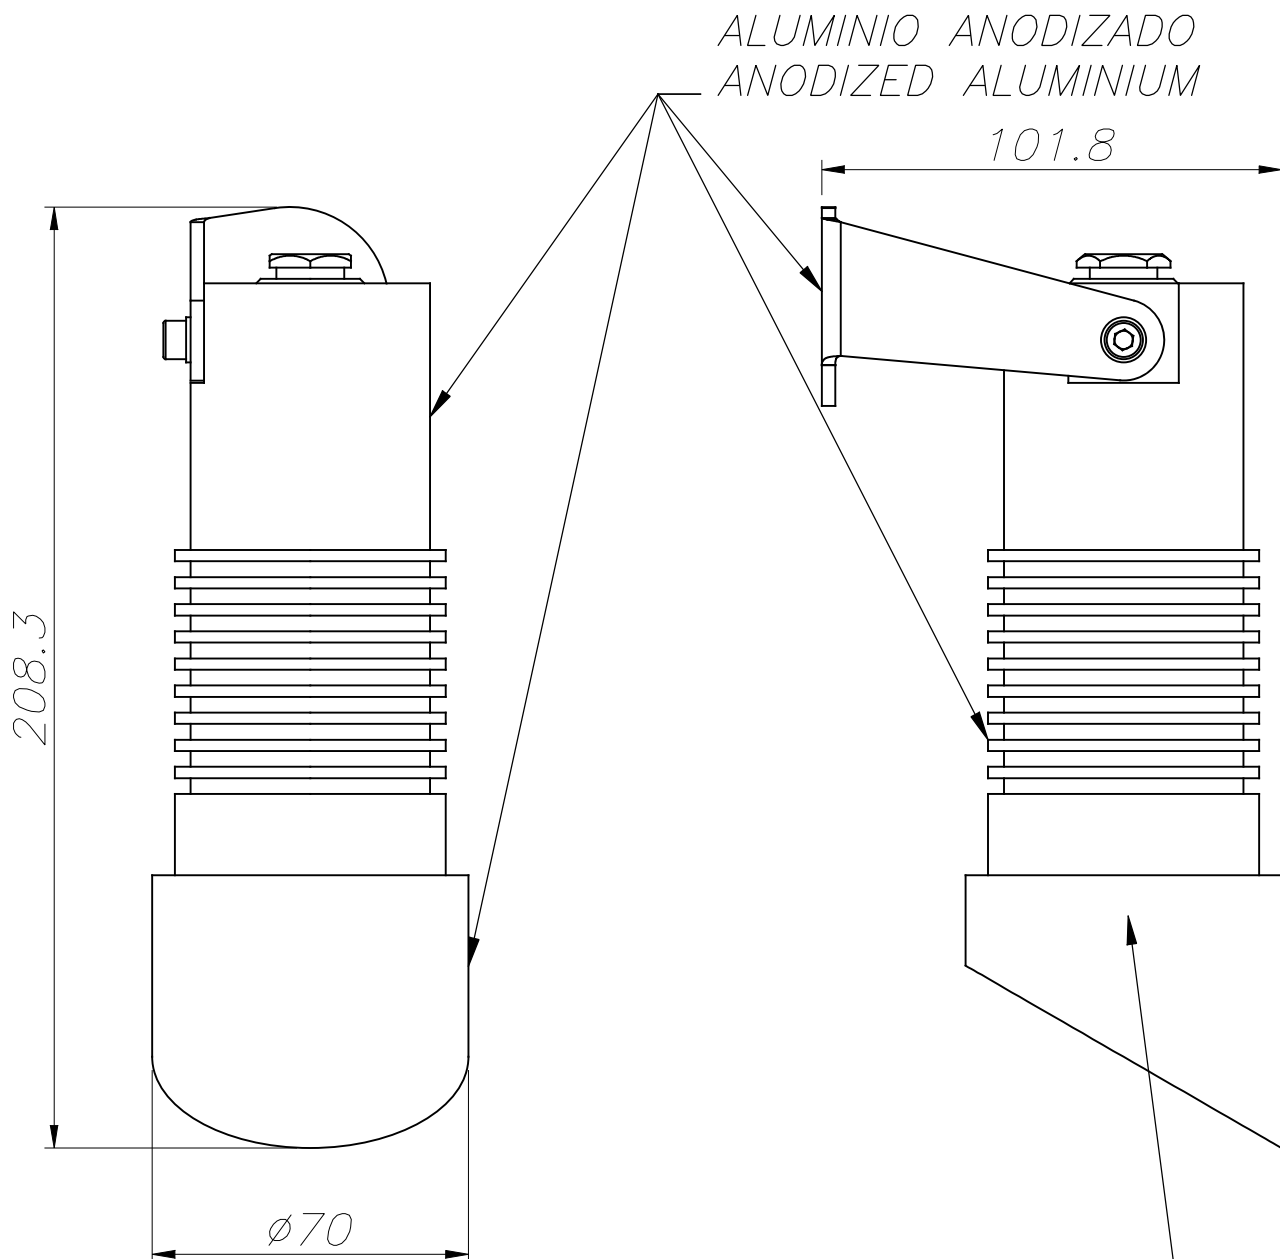

ALUMINIO ANODIZADO
ANODIZED ALUMINIUM

101.8

208.3

$\phi 70$

CRISTAL TRANSPARENTE
TRANSPARENT GLASS