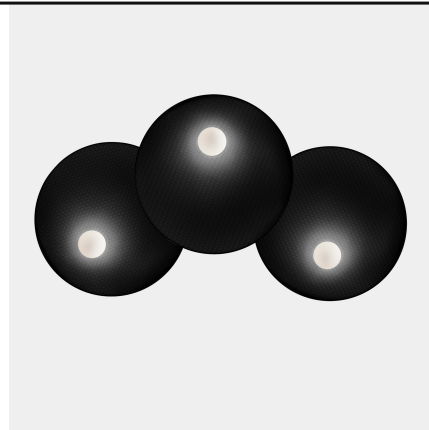

### Technical features

Luminaire total power: 27W

Structure material: Aluminium, Steel

Structure finish: Black

Diffuser material: Glass

Diffuser finish: Opal

Max. size of light bulb: 90/50 mm

Recommended light bulb: E14

### Luminotechnic features

Lampholder	Quantity	Light source power (W)
E14	3	Max. power 9W

Image may not match reference. LedsC4 reserves the right to amend any of the product's components. The data related to flux, power and colour temperature may be subject to changes made by the manufacturer.