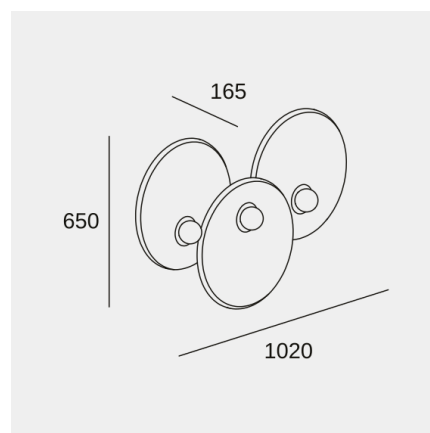

### Technical features

Luminaire total power: 27W

Structure material: Aluminium, Steel

Structure finish: Black

Diffuser material: Glass

Diffuser finish: Opal

Max. size of light bulb: 90/50 mm

Recommended light bulb: E14

### Luminotechnic features

Lampholder	Quantity	Light source power (W)
E14	3	Max. power 9W

Image may not match reference. LedsC4 reserves the right to amend any of the product's components. The data related to flux, power and colour temperature may be subject to changes made by the manufacturer.

## Trip Triple $\varnothing 460\text{mm}$ / $\varnothing 460\text{mm}$ / $\varnothing 460\text{mm}$

Nahtrang Design

Wall fixture Trip Triple  $\varnothing 460\text{mm}$  /  $\varnothing 460\text{mm}$  /  $\varnothing 460\text{mm}$  E14 27 Black

### Logistics

x 1

Net weight (kg): 3.43

Packaged weight (kg): 7.41

Packaging: 520mm x 530mm x  
290mm

Image may not match reference. LedsC4 reserves the right to amend any of the product's components. The data related to flux, power and colour temperature may be subject to changes made by the manufacturer.