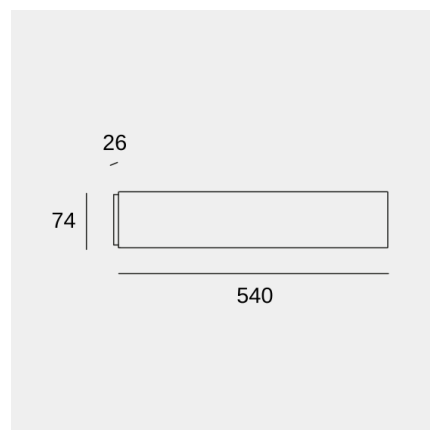

### Technical features

Luminaire total power: 13.2W

Real lumens: 452

Real lm/W: 34

Correlated Colour Temperature (CCT): LED warm-white 2700K

Lens / reflector angle: HORIZONTAL 111°

Structure material: Aluminium

### Luminotechnic features

CRI: 80

MacAdam steps: 3

Photobiological risk: RGO

UGR crosswise: 22.3

UGR lengthwise: 19.8

Lampholder	Quantity	Light source power (W)
LED	1	10.8W

Image may not match reference. LedsC4 reserves the right to amend any of the product's components. The data related to flux, power and colour temperature may be subject to changes made by the manufacturer.

## Fino 540mm

Josep Patsi

Wall fixture Fino 540mm LED 13.2 LED warm-white 2700K 1-10V White 452lm

### Logistics

x 8

Net weight (kg): 0.9

Packaged weight (kg): 1.28

Packaging: 145mm x 100mm x 160mm

Image may not match reference. LedsC4 reserves the right to amend any of the product's components. The data related to flux, power and colour temperature may be subject to changes made by the manufacturer.