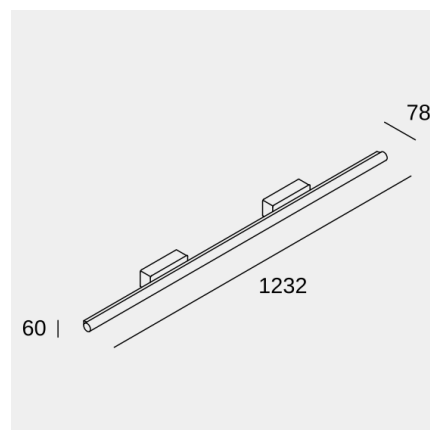

### Technical features

Luminaire total power: 43.6W

Real lumens: 3472

Real lm/W: 80

Correlated Colour Temperature (CCT): LED warm-white 3000K

Structure material: Aluminium

Structure finish: Chrome

Diffuser material: Polycarbonate

### Luminotechnic features

CRI: 90

MacAdam steps: 3

Photobiological risk: RG1

UGR crosswise: 22.5

UGR lengthwise: 26.1

Lampholder	Quantity	Light source power (W)
LED	1	37.6W

Image may not match reference. LedsC4 reserves the right to amend any of the product's components. The data related to flux, power and colour temperature may be subject to changes made by the manufacturer.

### Logistics

x 4

Net weight (kg): 2.19

Packaged weight (kg): 3.2

Packaging: 1300mm x 125mm x  
120mm