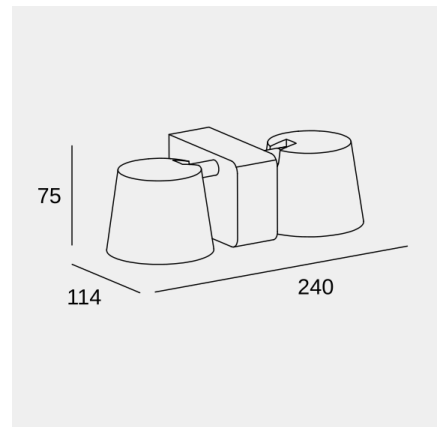

## Drone Double

Manel Llusçà

Wall fixture Drone Double LED 16.3 LED warm-white 2700K ON-OFF White 613lm

### Technical features

- Luminaire total power: 16.3W
- Real lumens: 613
- Real lm/W: 38
- Correlated Colour Temperature (CCT): LED warm-white 2700K
- Lens / reflector angle: FLOOD 95°
- Structure material: Aluminium
- Structure finish: White
- Diffuser material: Aluminium
- Diffuser finish: Copper
- Driver Brand: HEP
- Voltage / frequency: 120-277V/50-60Hz
- Dimming protocol: ON-OFF
- Power Factor: 0.90
- Useful life: 50,000h L80B20
- Warranty: 5 años
- Easily recyclable luminaire

### Luminotechnic features

- CRI: 80
- MacAdam steps: 2
- Photobiological risk: RG1
- UGR crosswise: 22.2
- UGR lengthwise: 22.1

Lampholder	Quantity	Light source power (W)
LED	1	14W

Image may not match reference. LedsC4 reserves the right to amend any of the product's components. The data related to flux, power and colour temperature may be subject to changes made by the manufacturer.

### Logistics

x 6

Net weight (kg): 0.845

Packaged weight (kg): 1.187

Packaging: 280mm x 155mm x 110mm