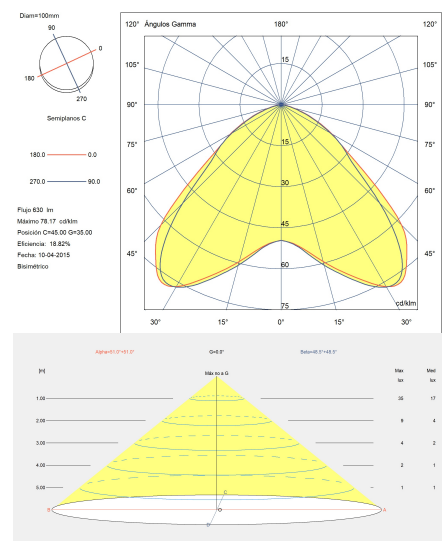

Funk

Manel Llusçà

Wall fixture Funk E27 15 Brown 119lm

Technical features

Luminaire total power: 15W

Structure material: Steel

Structure finish: Brown

Max. size of light bulb: 125/80 mm

Recommended light bulb: E27

Voltage / frequency: 100-240V/50-60Hz

Warranty: 5 años

Easily recyclable luminaire

Luminotechnic features

Lampholder	Quantity	Light source power (W)
E27	1	Max. power 15W

Photometric test performed with a standard bulb

Image may not match reference. LedsC4 reserves the right to amend any of the product's components. The data related to flux, power and colour temperature may be subject to changes made by the manufacturer.