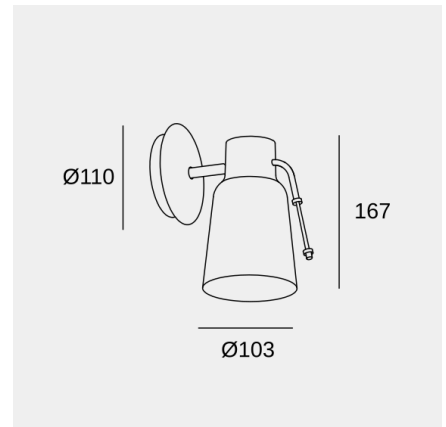

Funk

Manel Llusçà

Wall fixture Funk E27 15 Brown 119lm

Technical features

Luminaire total power: 15W

Structure material: Steel

Structure finish: Brown

Max. size of light bulb: 125/80 mm

Recommended light bulb: E27

Voltage / frequency: 100-240V/50-60Hz

Warranty: 5 años

Easily recyclable luminaire

Luminotechnic features

Lampholder	Quantity	Light source power (W)
E27	1	Max. power 15W

Photometric test performed with a standard bulb

Funk

Manel Llusçà

Wall fixture Funk E27 15 Brown 119lm

Logistics

x 6

Net weight (kg): 0.49

Packaged weight (kg): 1.01

Packaging: 300mm x 150mm x
260mm