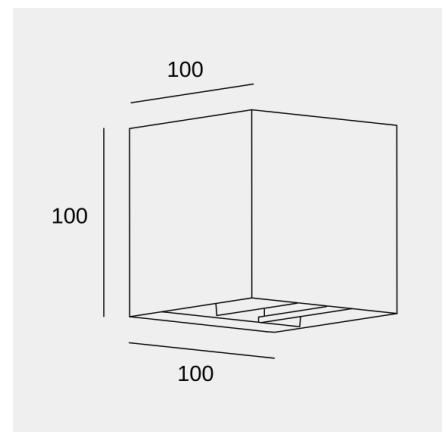

Kub

LedsC4 Team

Wall fixture Kub LED 5.7 LED warm-white 3000K ON-OFF White 271lm

Technical features

- Luminaire total power: 5.7W
- Real lumens: 271
- Real lm/W: 48
- Correlated Colour Temperature (CCT): LED warm-white 3000K
- Lens / reflector angle: FLOOD 80°
- UGR: <=16
- Structure material: Aluminium, Aluminium
- Structure finish: White
- Driver Brand: HEP
- Voltage / frequency: 100-240V/50-60Hz
- Dimming protocol: ON-OFF
- Power Factor: 0.50
- Useful life: 50,000h L80B20
- Warranty: 5 años
- Easily recyclable luminaire

Luminotechnic features

- CRI: 80
- MacAdam steps: 3
- Photobiological risk: RG2
- UGR crosswise: 10.2
- UGR lengthwise: 4.1

| Lampholder | Quantity | Light source power (W) |
|------------|----------|------------------------|
| LED | 1 | 4.3W |