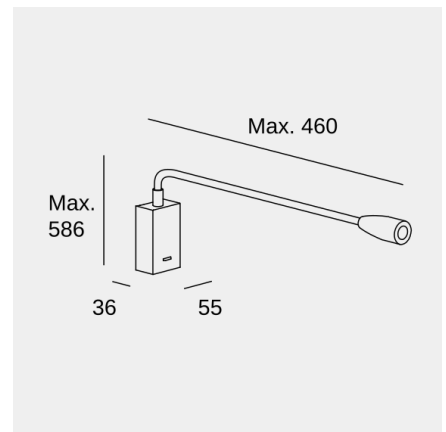

Bed Rectangular

Reading lights Bed Rectangular LED 3.5 LED warm-white 3000K ON-OFF Grey 127lm

Technical features

- Luminaire total power: 3.5W
- Real lumens: 127
- Real lm/W: 36
- Correlated Colour Temperature (CCT): LED warm-white 3000K
- Lens / reflector angle: SPOT 20°
- UGR: <=22
- Structure material: Steel
- Structure finish: Grey
- Driver Brand: HEP
- Voltage / frequency: 100-277V/50-60Hz
- Dimming protocol: ON-OFF
- Power Factor: 0.60
- THD%: 200
- Useful life: 50,000h L80B20
- Warranty: 5 años
- Easily recyclable luminaire

Luminotechnic features

- CRI: 80
- MacAdam steps: 3
- Photobiological risk: RG2
- UGR crosswise: 20.6
- UGR lengthwise: 20.6

| Lampholder | Quantity | Light source power (W) |
|------------|----------|------------------------|
| LED | 1 | 2.2W |

Bed Rectangular

Reading lights Bed Rectangular LED 3.5 LED warm-white 3000K ON-OFF Grey 127lm

Logistics

x 20

Net weight (kg): 0.5

Packaged weight (kg): 0.61

Packaging: 70mm x 40mm x 650mm

Image may not match reference. LedsC4 reserves the right to amend any of the product's components. The data related to flux, power and colour temperature may be subject to changes made by the manufacturer.