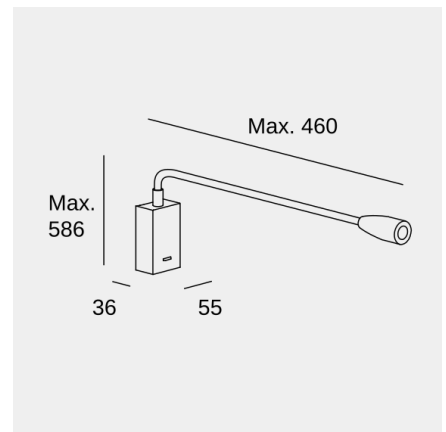

Bed Rectangular

Reading lights Bed Rectangular LED 3.5 LED warm-white 3000K ON-OFF Grey 127lm

Technical features

- Luminaire total power: 3.5W
- Real lumens: 127
- Real lm/W: 36
- Correlated Colour Temperature (CCT): LED warm-white 3000K
- Lens / reflector angle: SPOT 20°
- UGR: <=22
- Structure material: Steel
- Structure finish: Grey
- Driver Brand: HEP
- Voltage / frequency: 100-277V/50-60Hz
- Dimming protocol: ON-OFF
- Power Factor: 0.60
- THD%: 200
- Useful life: 50,000h L80B20
- Warranty: 5 años
- Easily recyclable luminaire

Luminotechnic features

- CRI: 80
- MacAdam steps: 3
- Photobiological risk: RG2
- UGR crosswise: 20.6
- UGR lengthwise: 20.6

Lampholder	Quantity	Light source power (W)
LED	1	2.2W

Image may not match reference. LedsC4 reserves the right to amend any of the product's components. The data related to flux, power and colour temperature may be subject to changes made by the manufacturer.

Bed Rectangular

Reading lights Bed Rectangular LED 3.5 LED warm-white 3000K ON-OFF Grey 127lm

Logistics

x 20

Net weight (kg): 0.5

Packaged weight (kg): 0.61

Packaging: 70mm x 40mm x 650mm

Image may not match reference. LedsC4 reserves the right to amend any of the product's components. The data related to flux, power and colour temperature may be subject to changes made by the manufacturer.