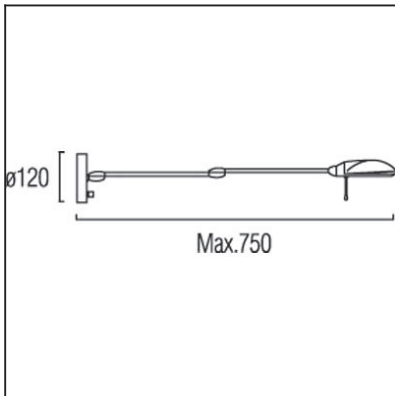

Design by Benedito Design

The photograph may not match the reference exactly. Please read the product description to identify the finish.

TECHNICAL CHARACTERISTICS

Type:	Wall fixture
Adjustable $\pm 180^\circ$ on the vertical axis	
IP Protection degrees:	IP20
Lampholder:	1 x G9
Potência (W):	G9 75
Bulb included:	1 x G9 7
Total power consumption (W):	74
Units per box:	6
EAN:	8435111092958