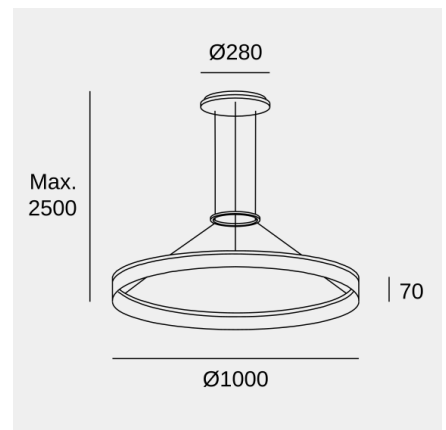

Circ Round Ø1000

Josep Patsi

Pendant Circ Round Ø1000 LED 49.3 LED warm-white 3000K ON-OFF White 3473lm

Technical features

- Luminaire total power: 49.3W
- Real lumens: 3473
- Real lm/W: 70
- Correlated Colour Temperature (CCT): LED warm-white 3000K
- Lens / reflector angle: HORIZONTAL 157°
- UGR: <=19
- Structure material: Aluminium
- Structure finish: White
- Diffuser material: Methacrylate
- Diffuser finish: Tinted
- Driver Brand: MEANWELL
- Voltage / frequency: 100-240V/50-60Hz
- Dimming protocol: ON-OFF
- Power Factor: 0.90
- Useful life: 50,000h L80B20
- Warranty: 5 años

Luminotechnic features

- Luminance C0°G65°: 973
- Luminance C90°G65°: 993
- CRI: 80
- MacAdam steps: 5
- Photobiological risk: RG0

UGR		Lampholder	Quantity	Light source power (W)
S=0.250				
Ceiling / cavity	0.7	LED	1	36W
Walls	0.5			
Working Plane	0.2			
Room dimensions	X=4H, Y=8H			
UGR crosswise	17.1			
UGR lengthwise	17.2			

Circ Round Ø1000

Josep Patsi

Pendant Circ Round Ø1000 LED 49.3 LED warm-white 3000K ON-OFF White 3473lm

Logistics

x 1

Net weight (kg): 6

Packaged weight (kg): 9

Packaging: 1120mm x 165mm x 1120mm

Circ Round Ø1000

Josep Patsi

Pendant Circ Round Ø1000 LED 49.3 LED warm-white 3000K ON-OFF White 3473lm

Optional accessories

71-2241-00-00

Controller with remote control

Structure material: NA
Dimensions: 60 x NA x 114
Net weight (kg): 0.18