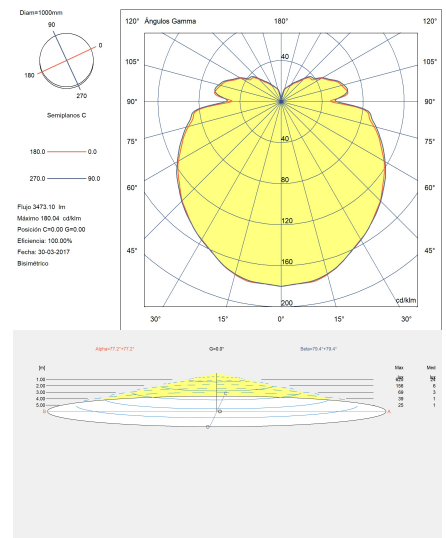

Circ Round Ø1000

Josep Patsi

Pendant Circ Round Ø1000 LED 49.3 LED warm-white 3000K ON-OFF White 3473lm

Technical features

- Luminaire total power: 49.3W
- Real lumens: 3473
- Real lm/W: 70
- Correlated Colour Temperature (CCT): LED warm-white 3000K
- Lens / reflector angle: HORIZONTAL 157°
- UGR: <=19
- Structure material: Aluminium
- Structure finish: White
- Diffuser material: Methacrylate
- Diffuser finish: Tinted
- Driver Brand: MEANWELL
- Voltage / frequency: 100-240V/50-60Hz
- Dimming protocol: ON-OFF
- Power Factor: 0.90
- Useful life: 50,000h L80B20
- Warranty: 5 años

Luminotechnic features

- Luminance C0°G65°: 973
- Luminance C90°G65°: 993
- CRI: 80
- MacAdam steps: 5
- Photobiological risk: RG0

UGR		Lampholder	Quantity	Light source power (W)
S=0.250				
Ceiling / cavity	0.7	LED	1	36W
Walls	0.5			
Working Plane	0.2			
Room dimensions	X=4H, Y=8H			
UGR crosswise	17.1			
UGR lengthwise	17.2			