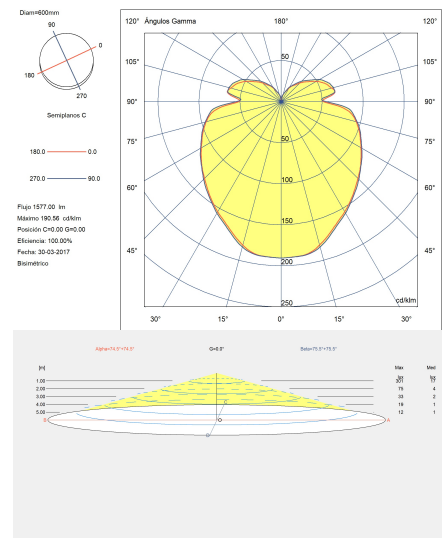

### Technical features

- Luminaire total power: 31W
- Real lumens: 1577
- Real lm/W: 51
- Correlated Colour Temperature (CCT): LED warm-white 3000K
- Lens / reflector angle: HORIZONTAL 150°
- UGR: <=19
- Structure material: Aluminium, Steel
- Structure finish: White
- Diffuser material: Methacrylate
- Diffuser finish: Tinted
- Driver Brand: MEANWELL
- Voltage / frequency: 100-240V/50-60Hz
- Dimming protocol: ON-OFF
- Power Factor: 0.50
- Useful life: 50,000h L80B20
- Warranty: 5 años

### Luminotechnic features

- Luminance C0°G65°: 1123
- Luminance C90°G65°: 1133
- CRI: 80
- MacAdam steps: 5
- Photobiological risk: RG0

UGR	
S=0.250	
Ceiling / cavity	0.7
Walls	0.5
Working Plane	0.2
Room dimensions	X=4H, Y=8H
UGR crosswise	17.5
UGR lengthwise	17.5

Lampholder	Quantity	Light source power (W)
LED	1	22W

Image may not match reference. LedsC4 reserves the right to amend any of the product's components. The data related to flux, power and colour temperature may be subject to changes made by the manufacturer.