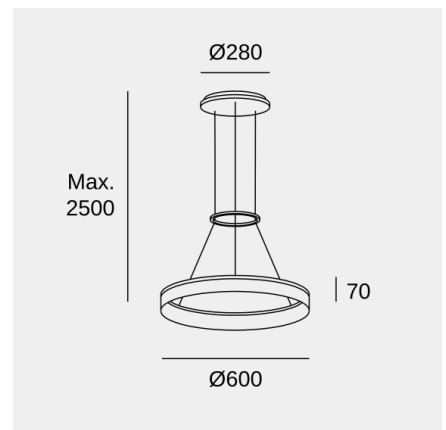

### Technical features

- Luminaire total power: 31W
- Real lumens: 1577
- Real lm/W: 51
- Correlated Colour Temperature (CCT): LED warm-white 3000K
- Lens / reflector angle: HORIZONTAL 150°
- UGR: <=19
- Structure material: Aluminium, Steel
- Structure finish: White
- Diffuser material: Methacrylate
- Diffuser finish: Tinted
- Driver Brand: MEANWELL
- Voltage / frequency: 100-240V/50-60Hz
- Dimming protocol: ON-OFF
- Power Factor: 0.50
- Useful life: 50,000h L80B20
- Warranty: 5 años

### Luminotechnic features

- Luminance C0°G65°: 1123
- Luminance C90°G65°: 1133
- CRI: 80
- MacAdam steps: 5
- Photobiological risk: RG0

UGR	
S=0.250	
Ceiling / cavity	0.7
Walls	0.5
Working Plane	0.2
Room dimensions	X=4H, Y=8H
UGR crosswise	17.5
UGR lengthwise	17.5

Lampholder	Quantity	Light source power (W)
LED	1	22W

Image may not match reference. LedsC4 reserves the right to amend any of the product's components. The data related to flux, power and colour temperature may be subject to changes made by the manufacturer.

### Logistics

x 1

Net weight (kg): 4.3

Packaged weight (kg): 5.41

Packaging: 670mm x 130mm x  
670mm

Image may not match reference. LedsC4 reserves the right to amend any of the product's components. The data related to flux, power and colour temperature may be subject to changes made by the manufacturer.